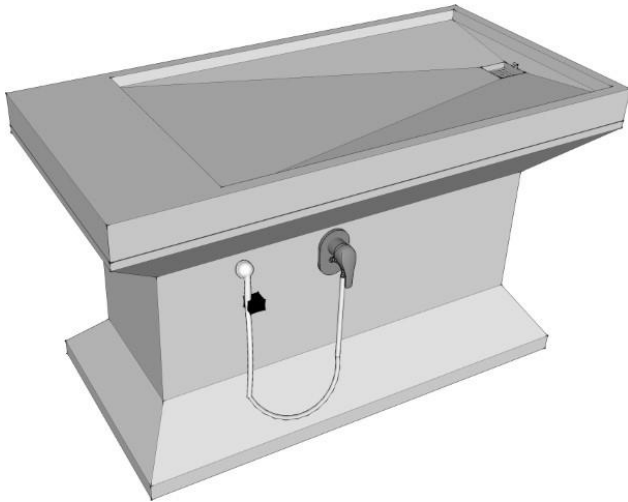

PSZ-VET

Autopsy table mobile version

Stainless steel AISI304

Slanted area with drain

Sieve

Water shower jet

Surface for accessories storage

Central column with covers

Dimensions on request

cat.no

PSZ-VET

description

Autopsy table for veterinary

PSZ-VET